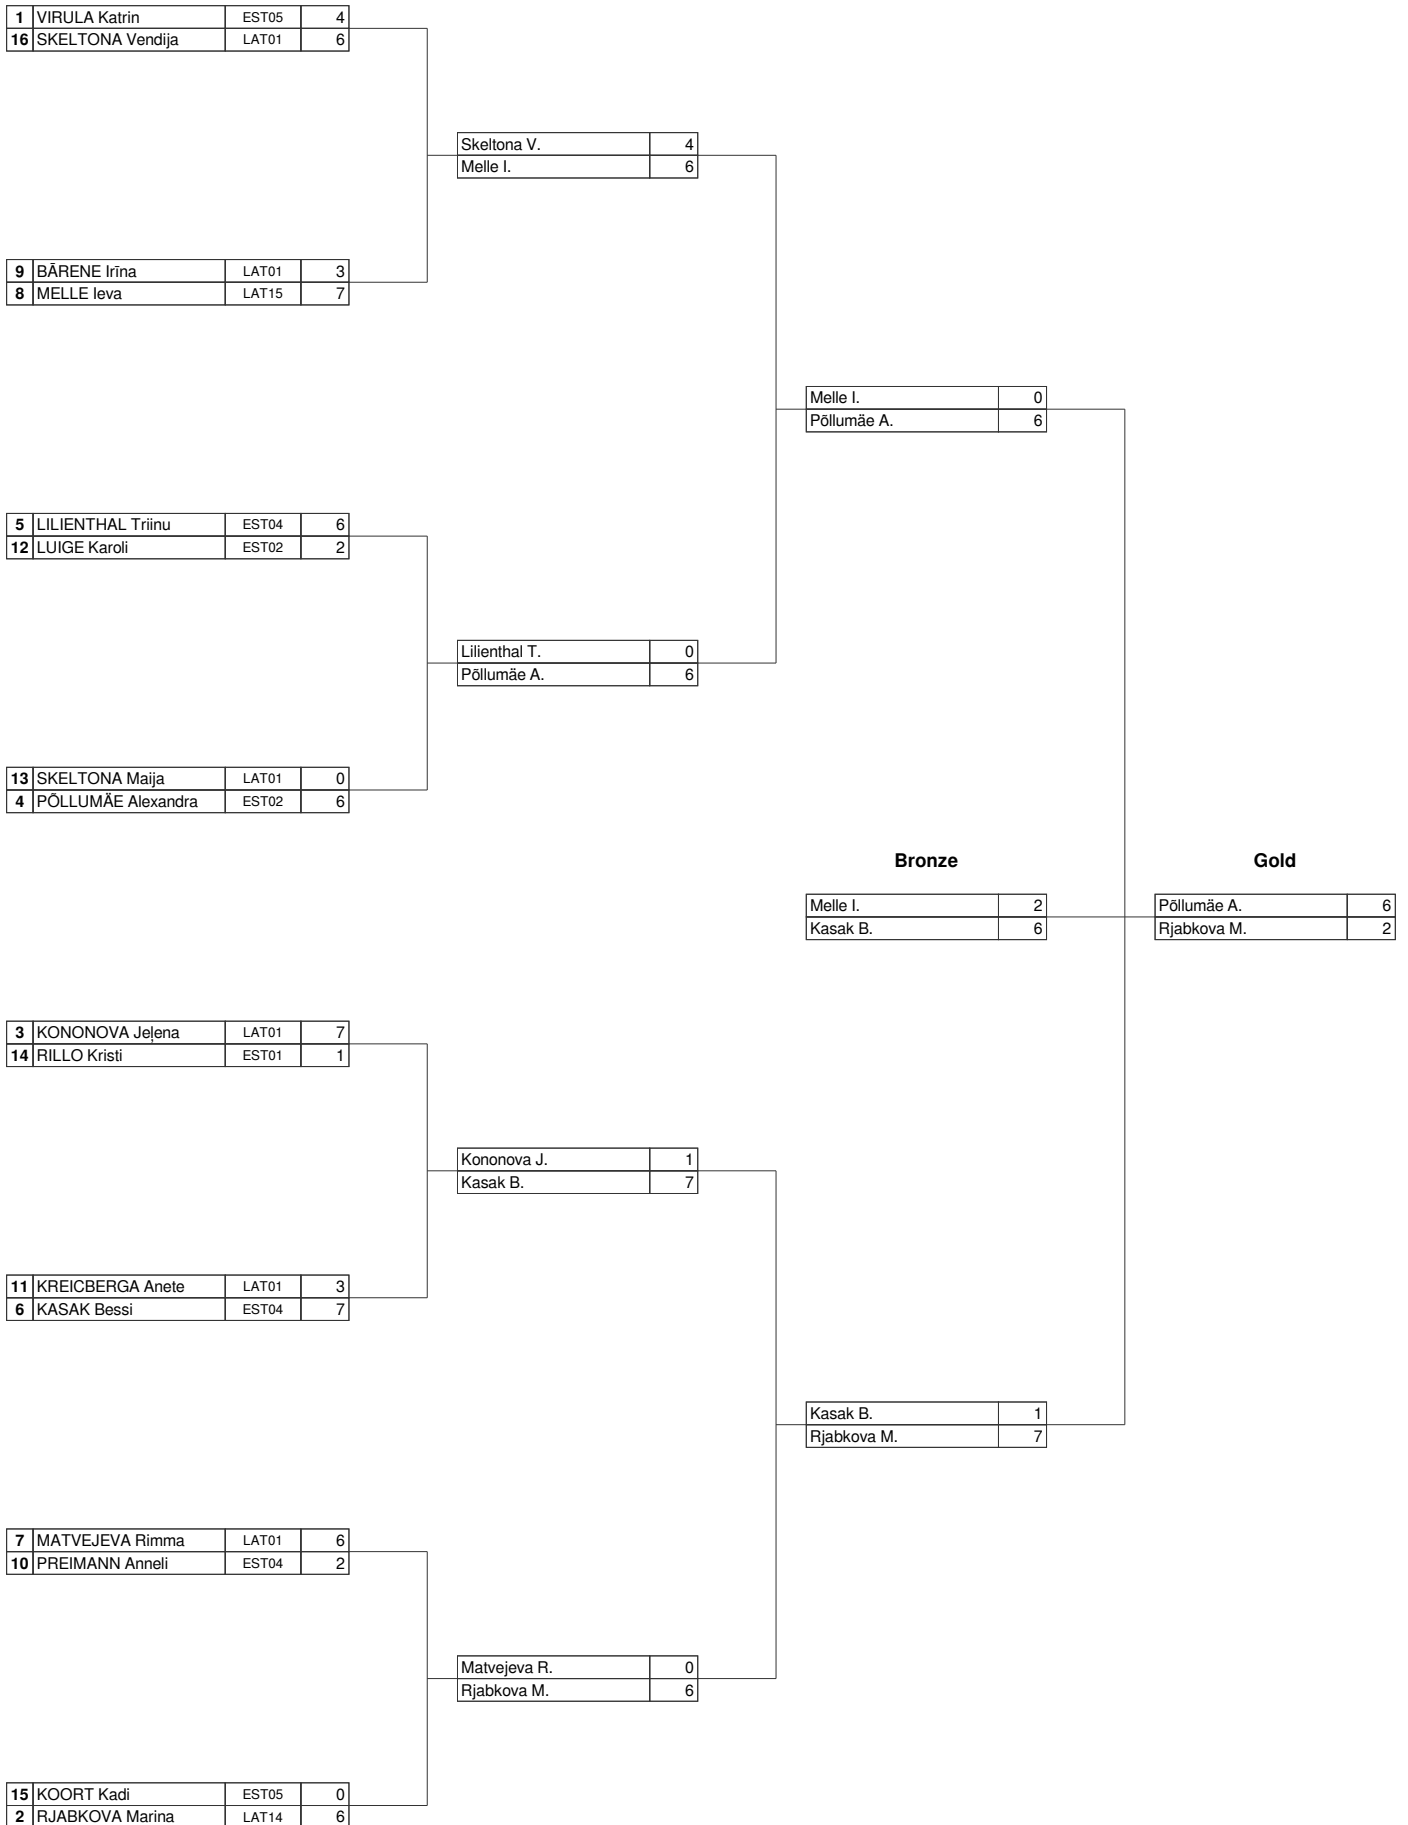

Recurve Men

Recurve Women

Compound Men

Compound Women

1	OLEKSEJENKO Julija	LAT02	-Bye-
8			

5	ZĀLĪTE Agate	LAT14	121
4	PETKŪNAITĒ Liepa	ULK	128

3	GRĪNVALDE Janeta	LAT03	-Bye-
6			

7			
2	HÖIM Emily	EST02	-Bye-