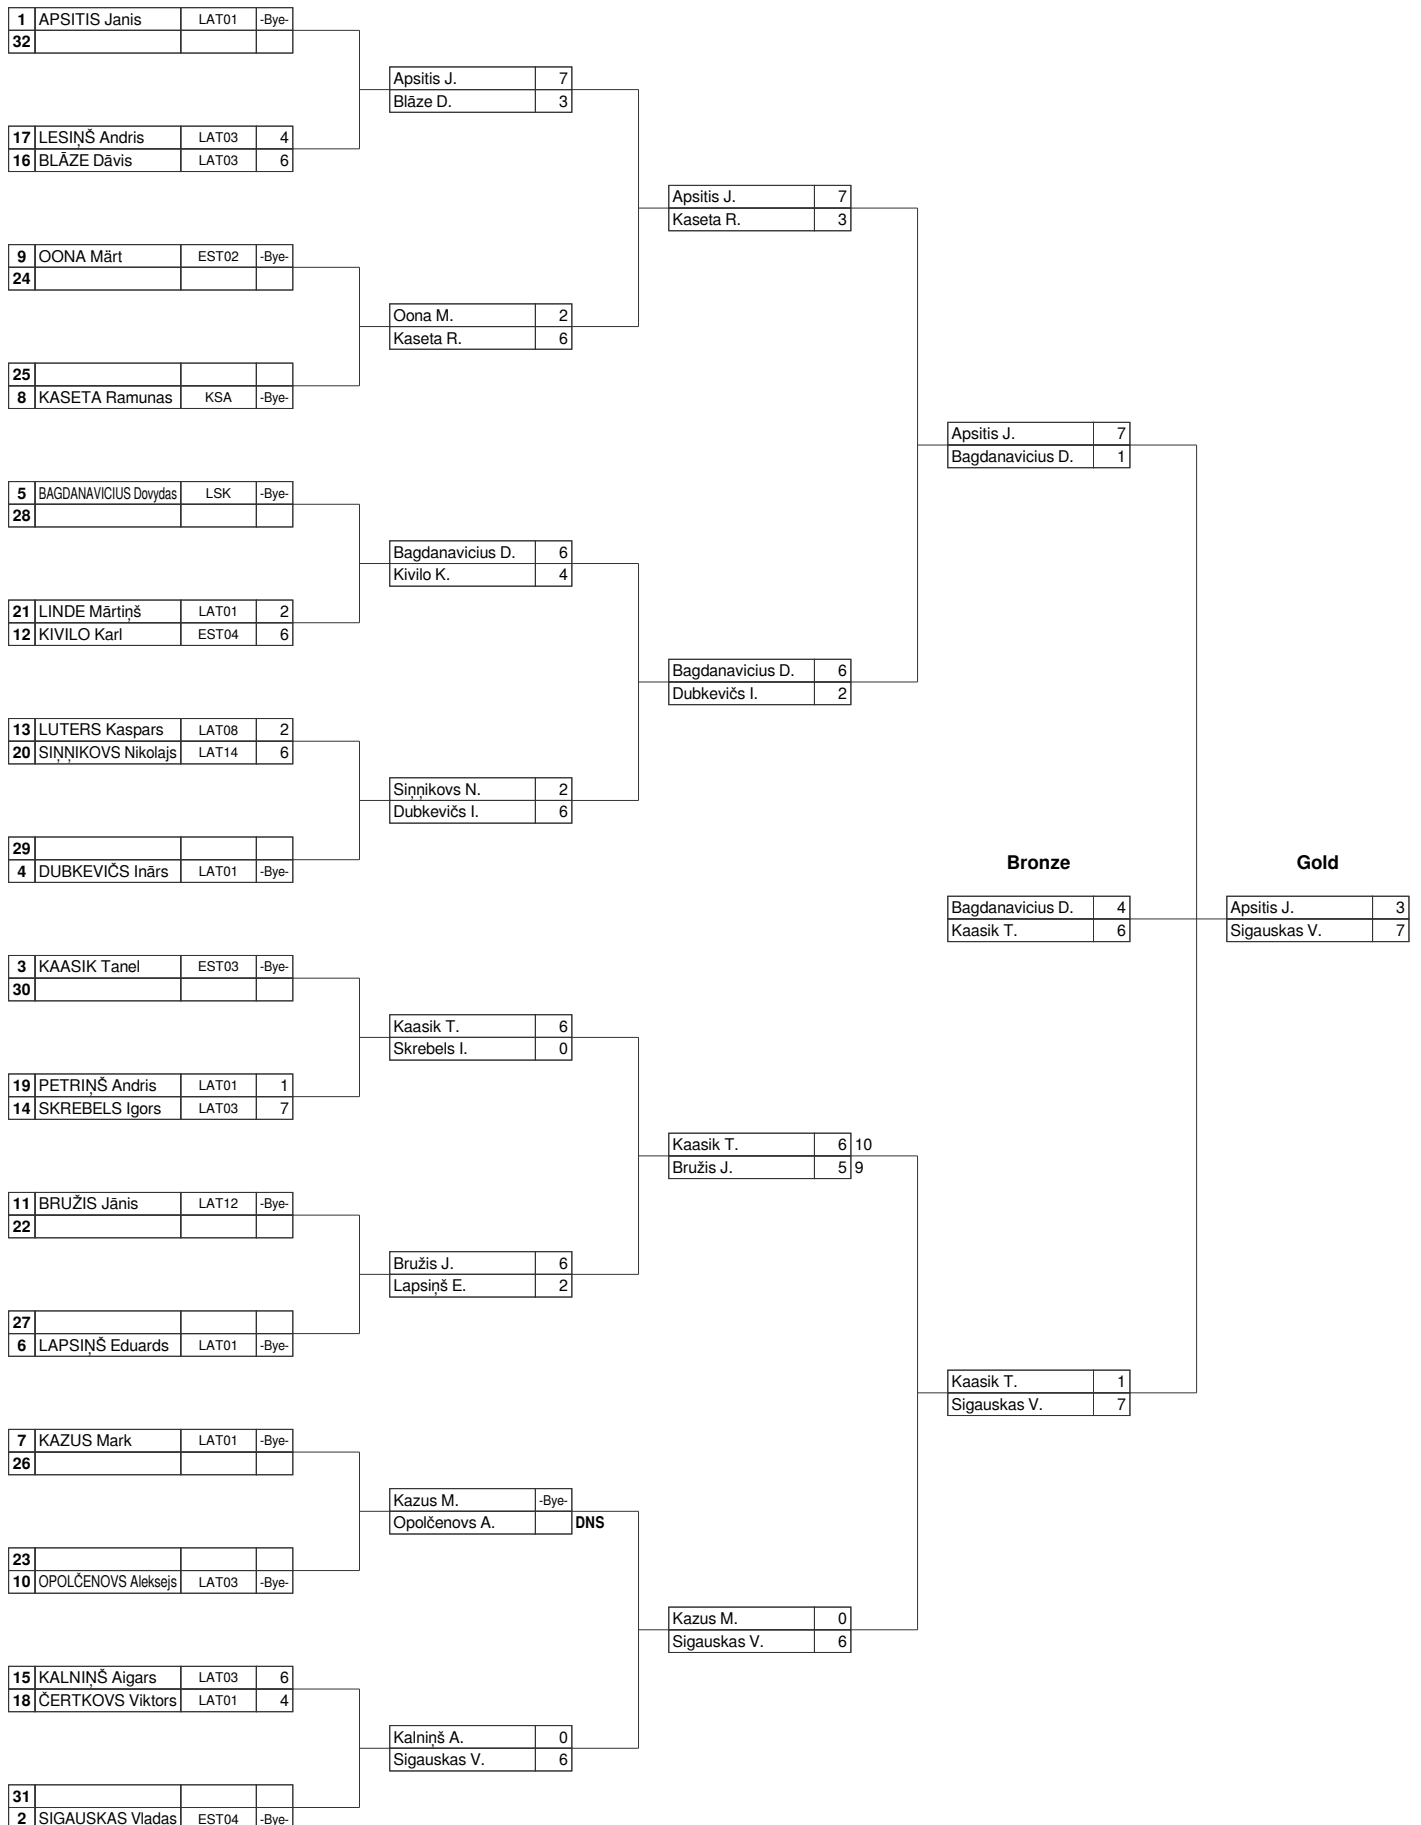

Recurve Men

Recurve Women

Compound Men

Compound Women

1	OLEKSEJENKO Julija	LAT02	-Bye-
8			

5	ZĀLĪTE Agate	LAT14	121
4	PETKŪNAITĒ Liepa	ULK	128

3	GRĪNVALDE Janeta	LAT03	-Bye-
6			

7			
2	HÖIM Emily	EST02	-Bye-