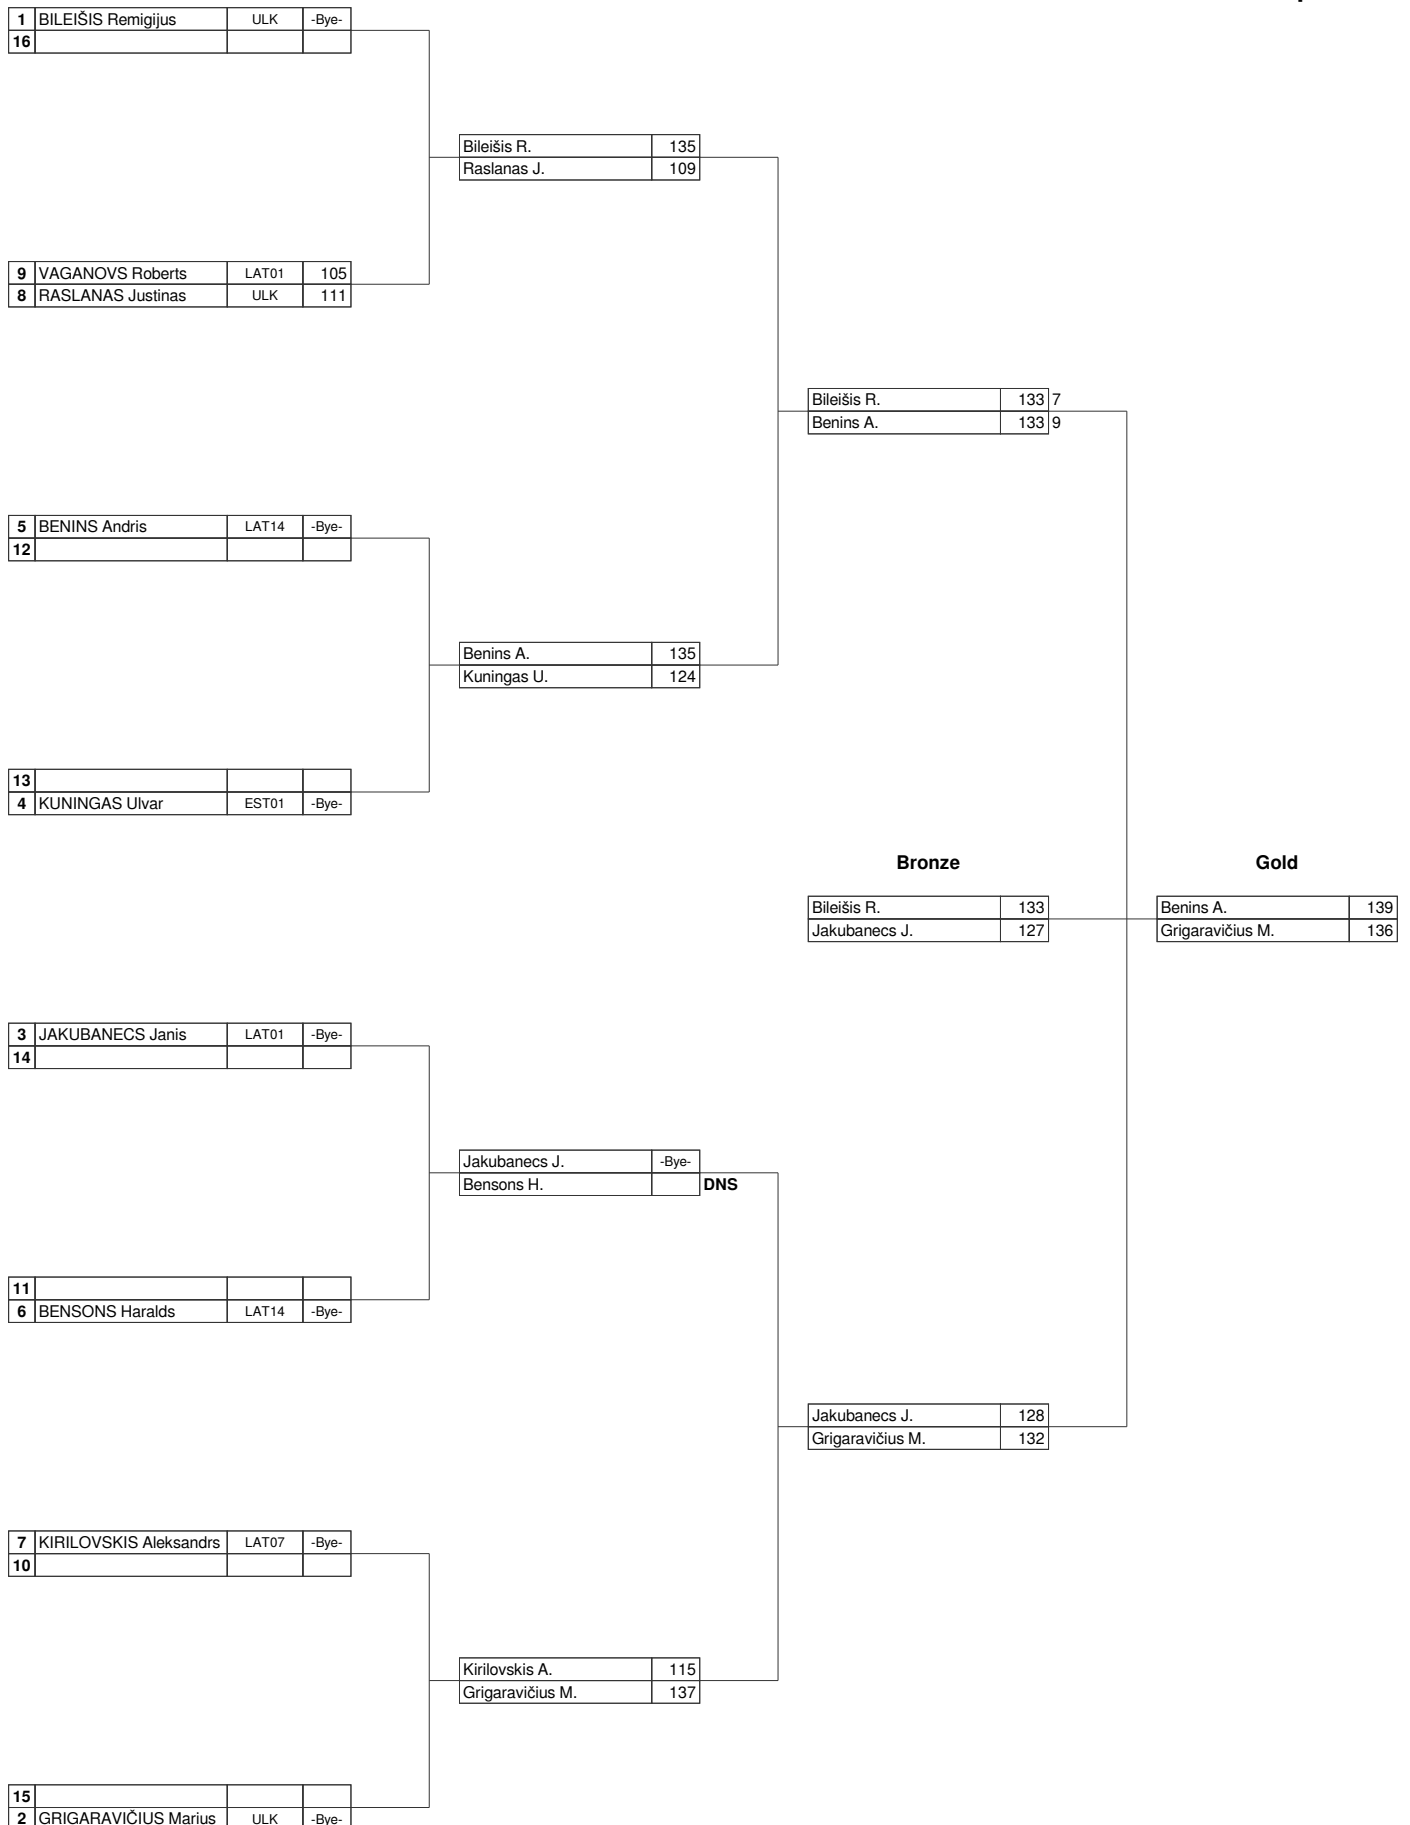

Recurve Men

Recurve Women

Compound Men

Compound Women

1	OLEKSEJENKO Julija	LAT02	-Bye-
8			

5	ZĀLĪTE Agate	LAT14	121
4	PETKŪNAITĒ Liepa	ULK	128

3	GRĪNVALDE Janeta	LAT03	-Bye-
6			

7			
2	HÖIM Emily	EST02	-Bye-